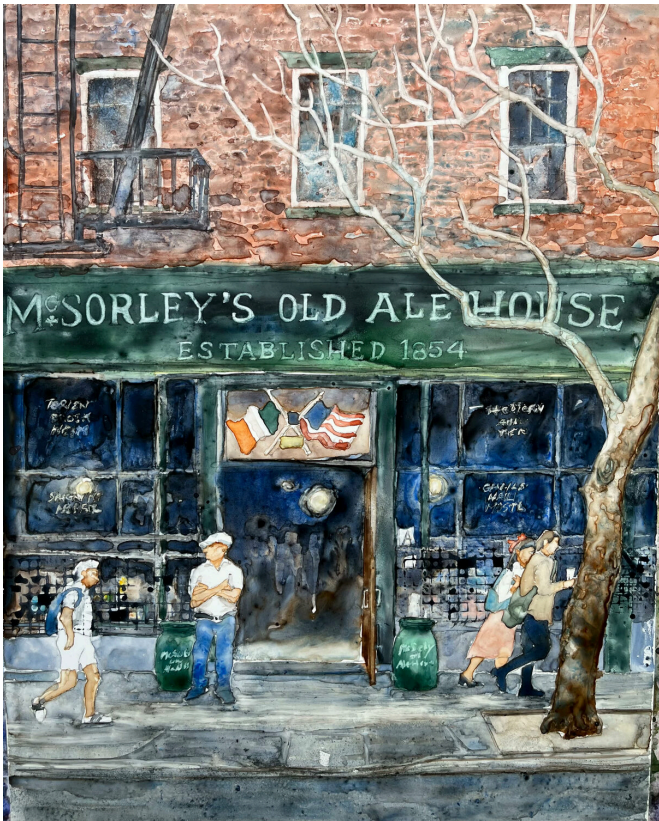

Glenda S. Haas Signature Member
Artichokes 20.15 x 15.45 in

Marybeth Hekman Associate Member
Splash of Sunshine 22 x 30 in

Robert E. Heyer Signature Member
Rainy Day 13.5 x 21 in

Richard Hoffman Signature Member
Winter Day in Lambertville 14 x 20 in