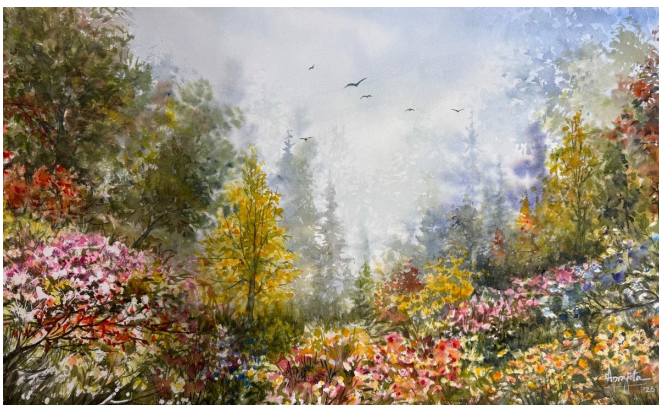

Aprajita Chaudhary Lal Associate Member
Spring Reverie 15 x 24 in