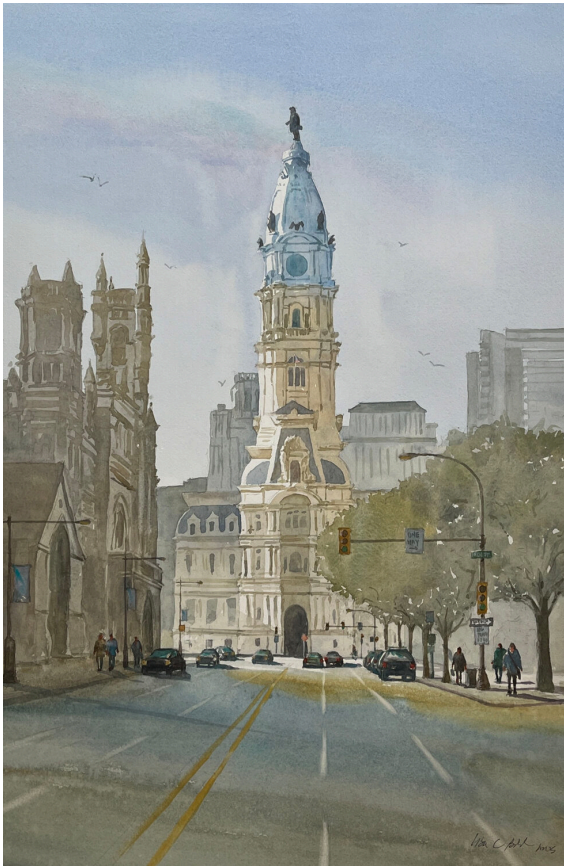

Lisa Budd Signature Member
Broad Street Morning 21 x 14 in

Maryann Burton Signature Member
The Mill Near Sleepy Hollow 12 x 16 in

Laura Camunas Associate Member
Wildflowers 22 x 15 in

Joan C Capaldo Signature Member
Die Apotheke 16 x 20 in