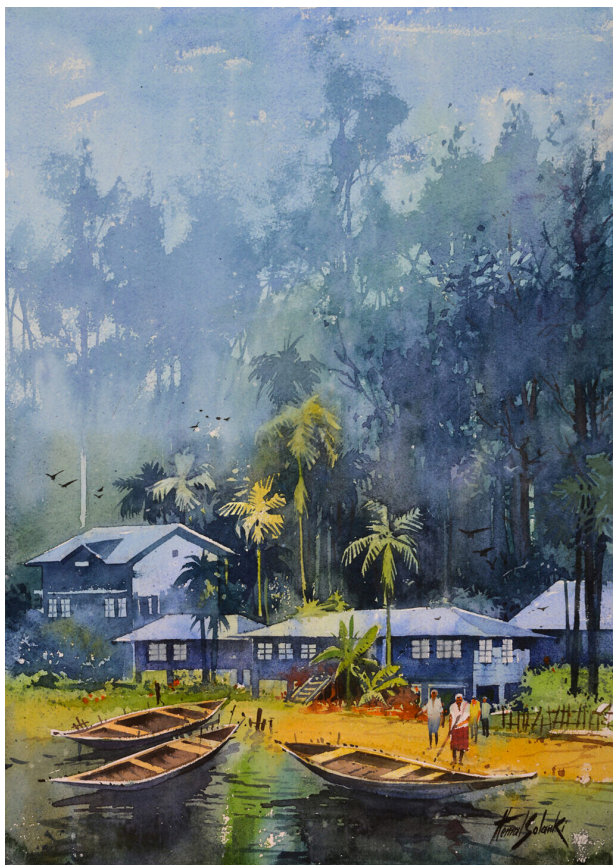

Michael Scherfen Signature Member
Rainy Day In Rouen 34 x 17 in

Judith Schimmel Associate Member
Normandy Coast 10.5 x 13.5 in

MaryLou Shipman Signature Member
Ocean Grove Pearl 12.5 x 9.5 in

Anna Simmons Associate Member
Concrete Canvas With a Chrome Signature
9 x 12 in