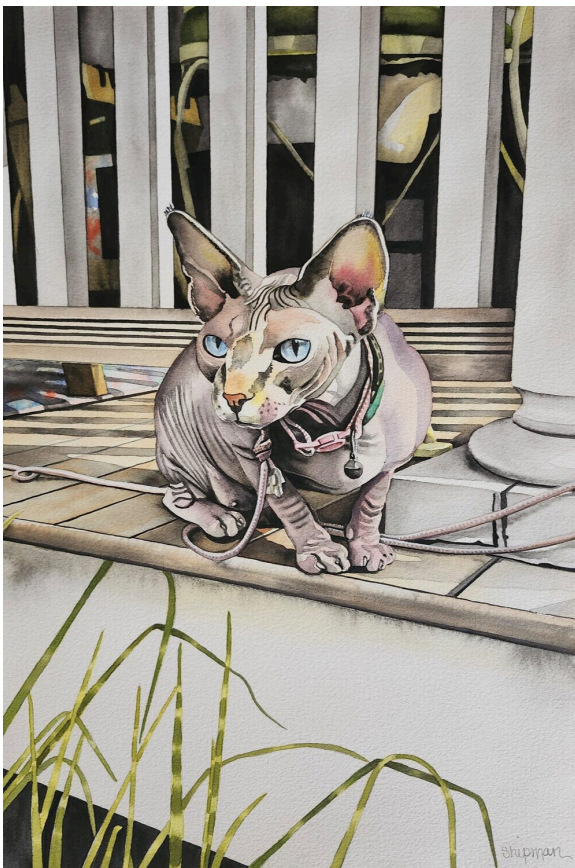

Michael Scherfen Signature Member
Rainy Day In Rouen 34 x 17 in

Judith Schimmel Associate Member
Normandy Coast 10.5 x 13.5 in

MaryLou Shipman Signature Member
Ocean Grove Pearl 12.5 x 9.5 in

Anna Simmons Associate Member
Concrete Canvas With a Chrome Signature
9 x 12 in