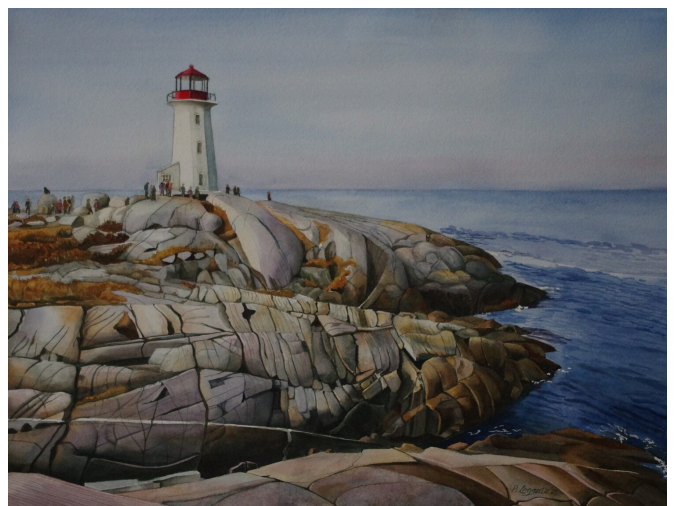

Pamela Leggate Signature Member
To the Lighthouse 16 x 21.5 in