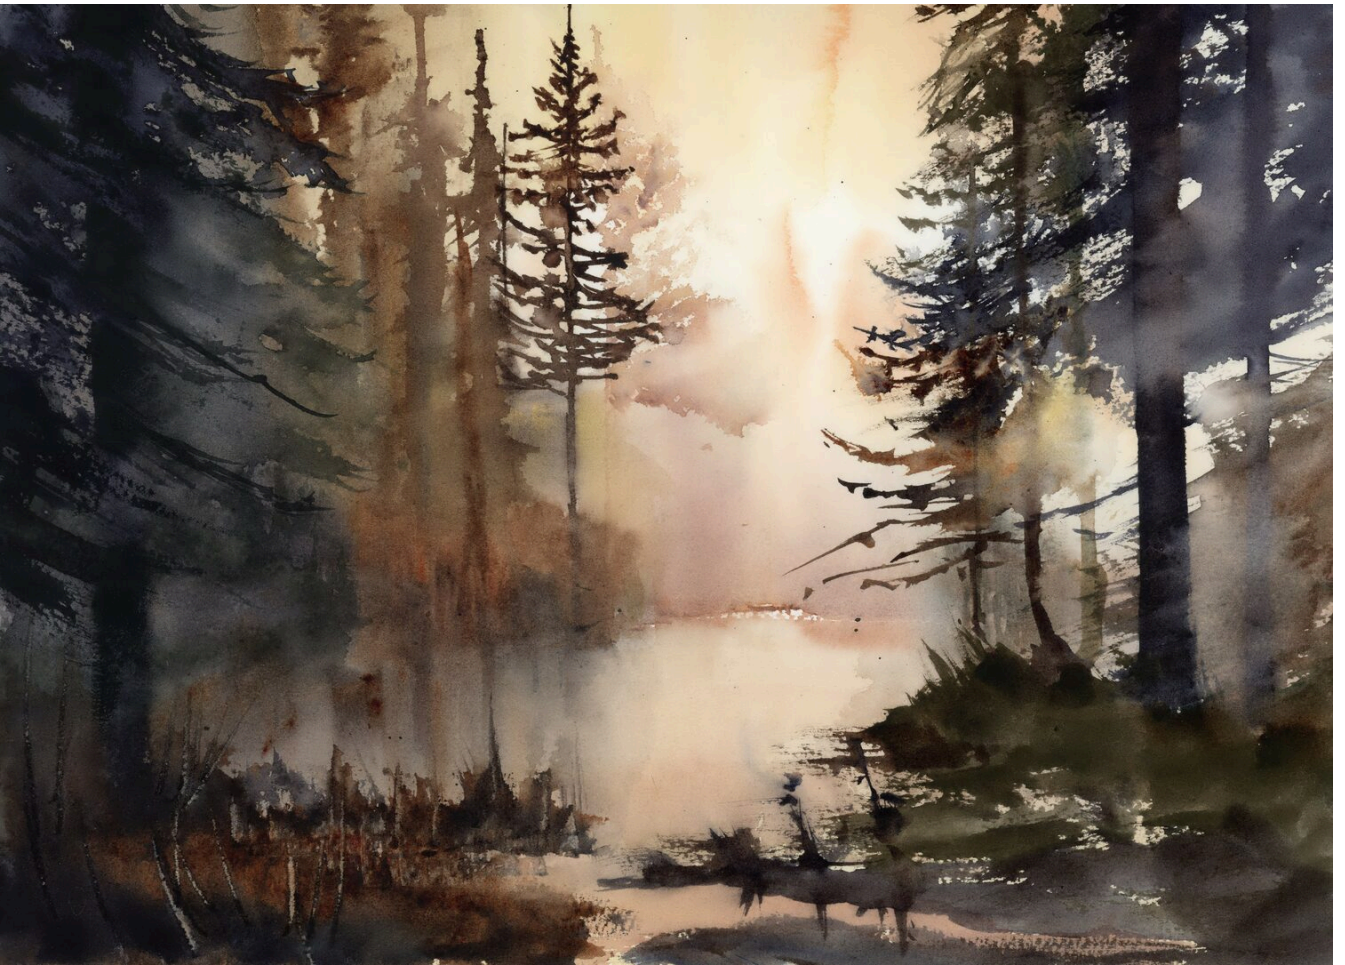

Best in Show

Candace Cobb

Farveil 12 x 16 in